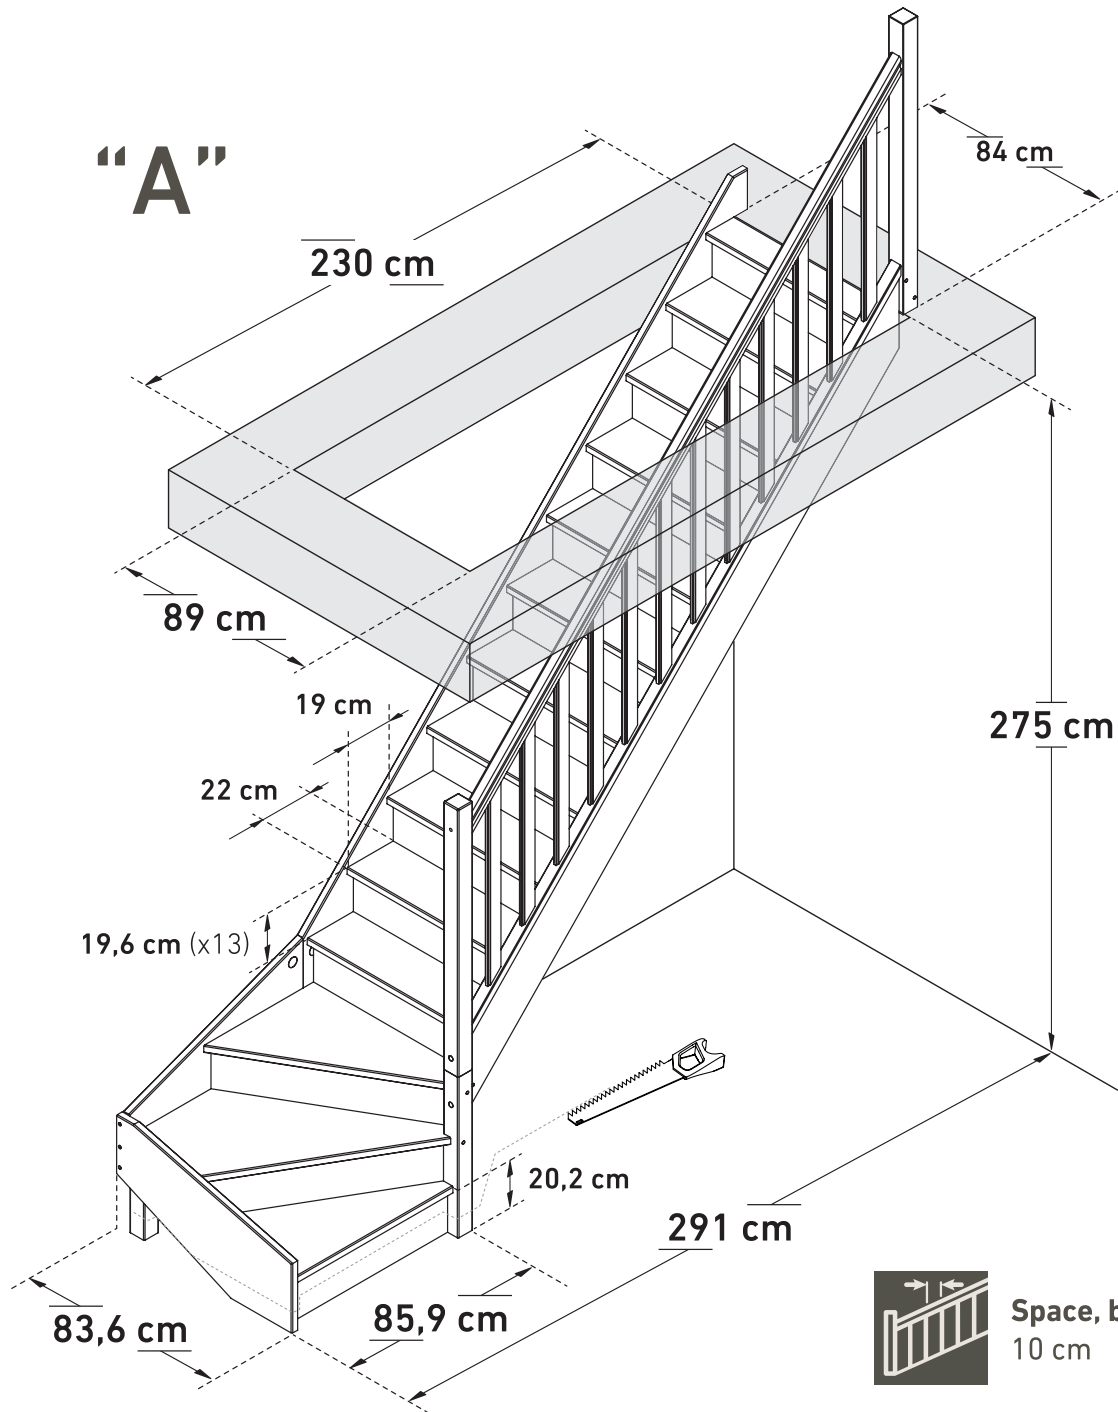

DIMENSIONS

# JURA (1/4 TURN DOWN RIGHT)

**SOGEM**

DIMENSIONS

# JURA (1/4 TURN DOWN RIGHT, BANISTER)

DIMENSIONS