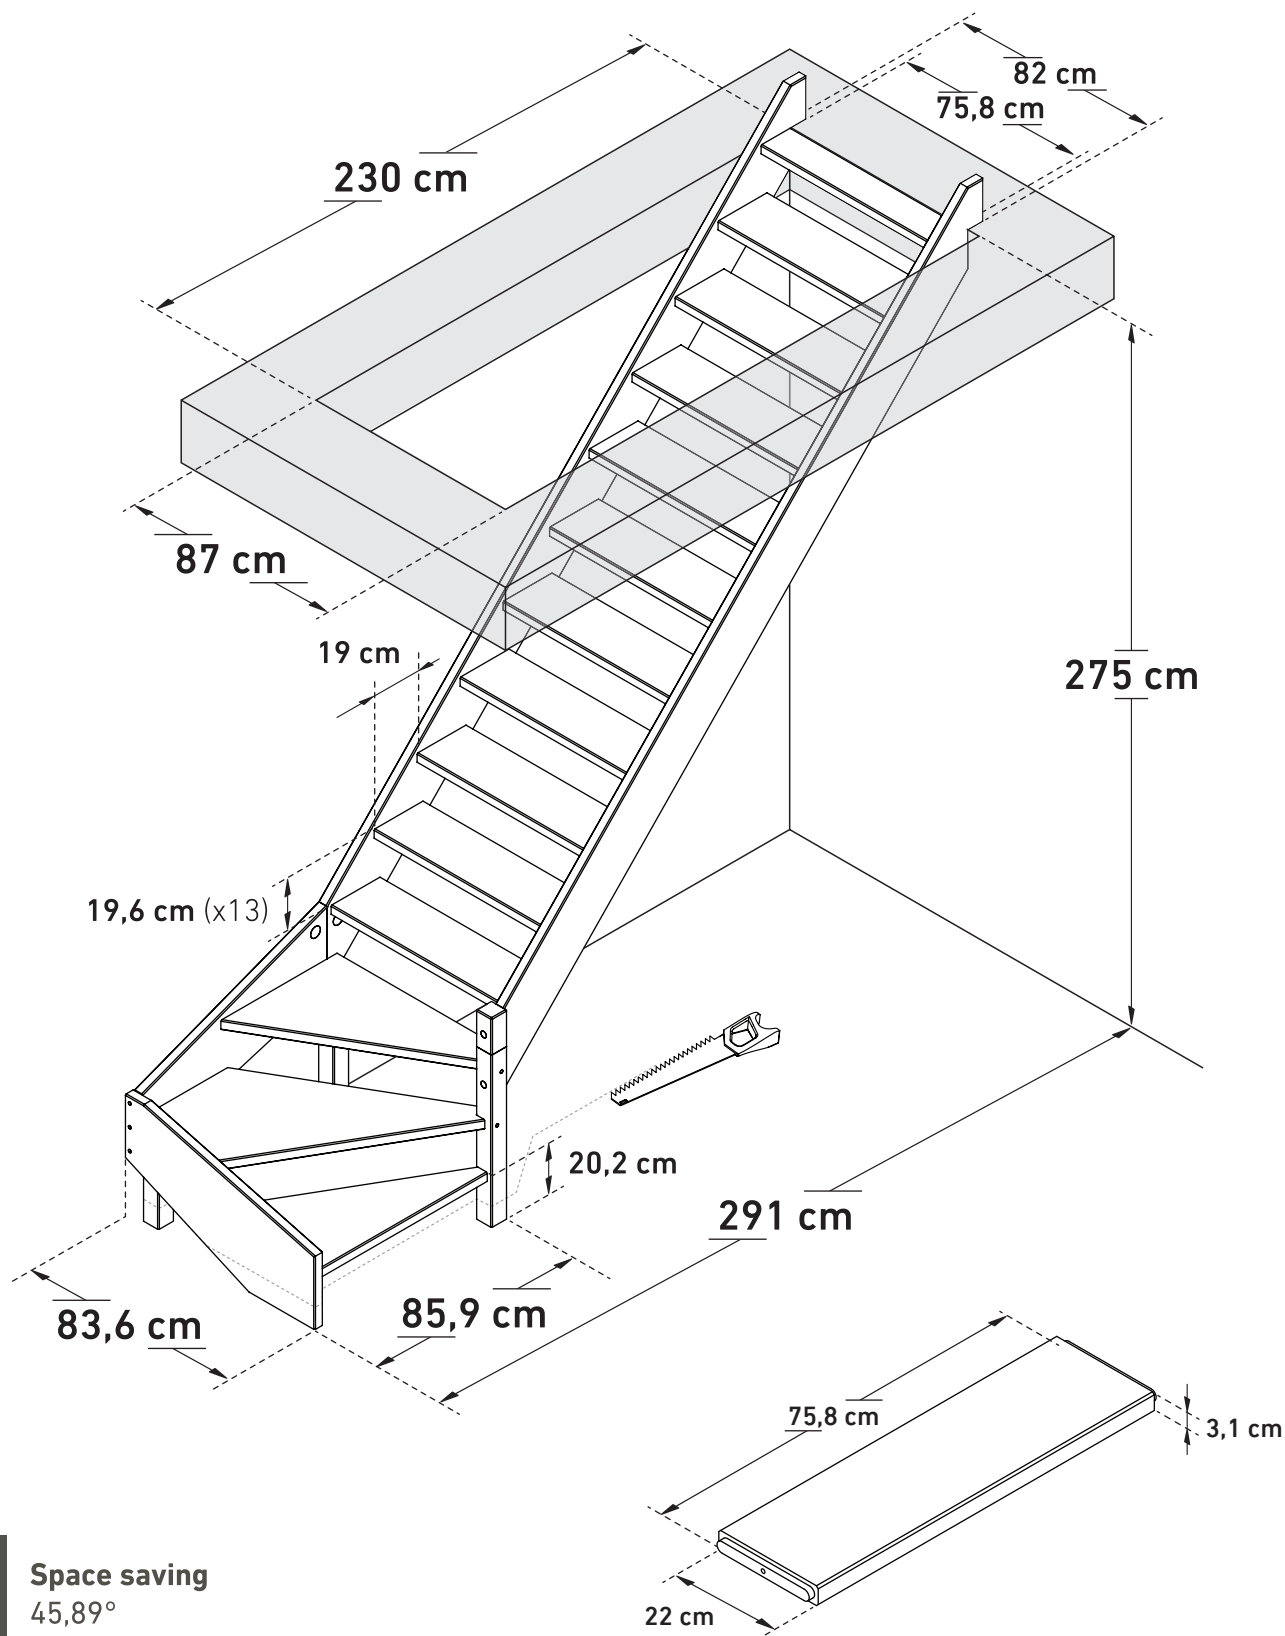

DIMENSIONS

# JURA (1/4 TURN DOWN RIGHT)

**SOGEM**

DIMENSIONS

# JURA (1/4 TURN DOWN RIGHT, BANISTER)

DIMENSIONS