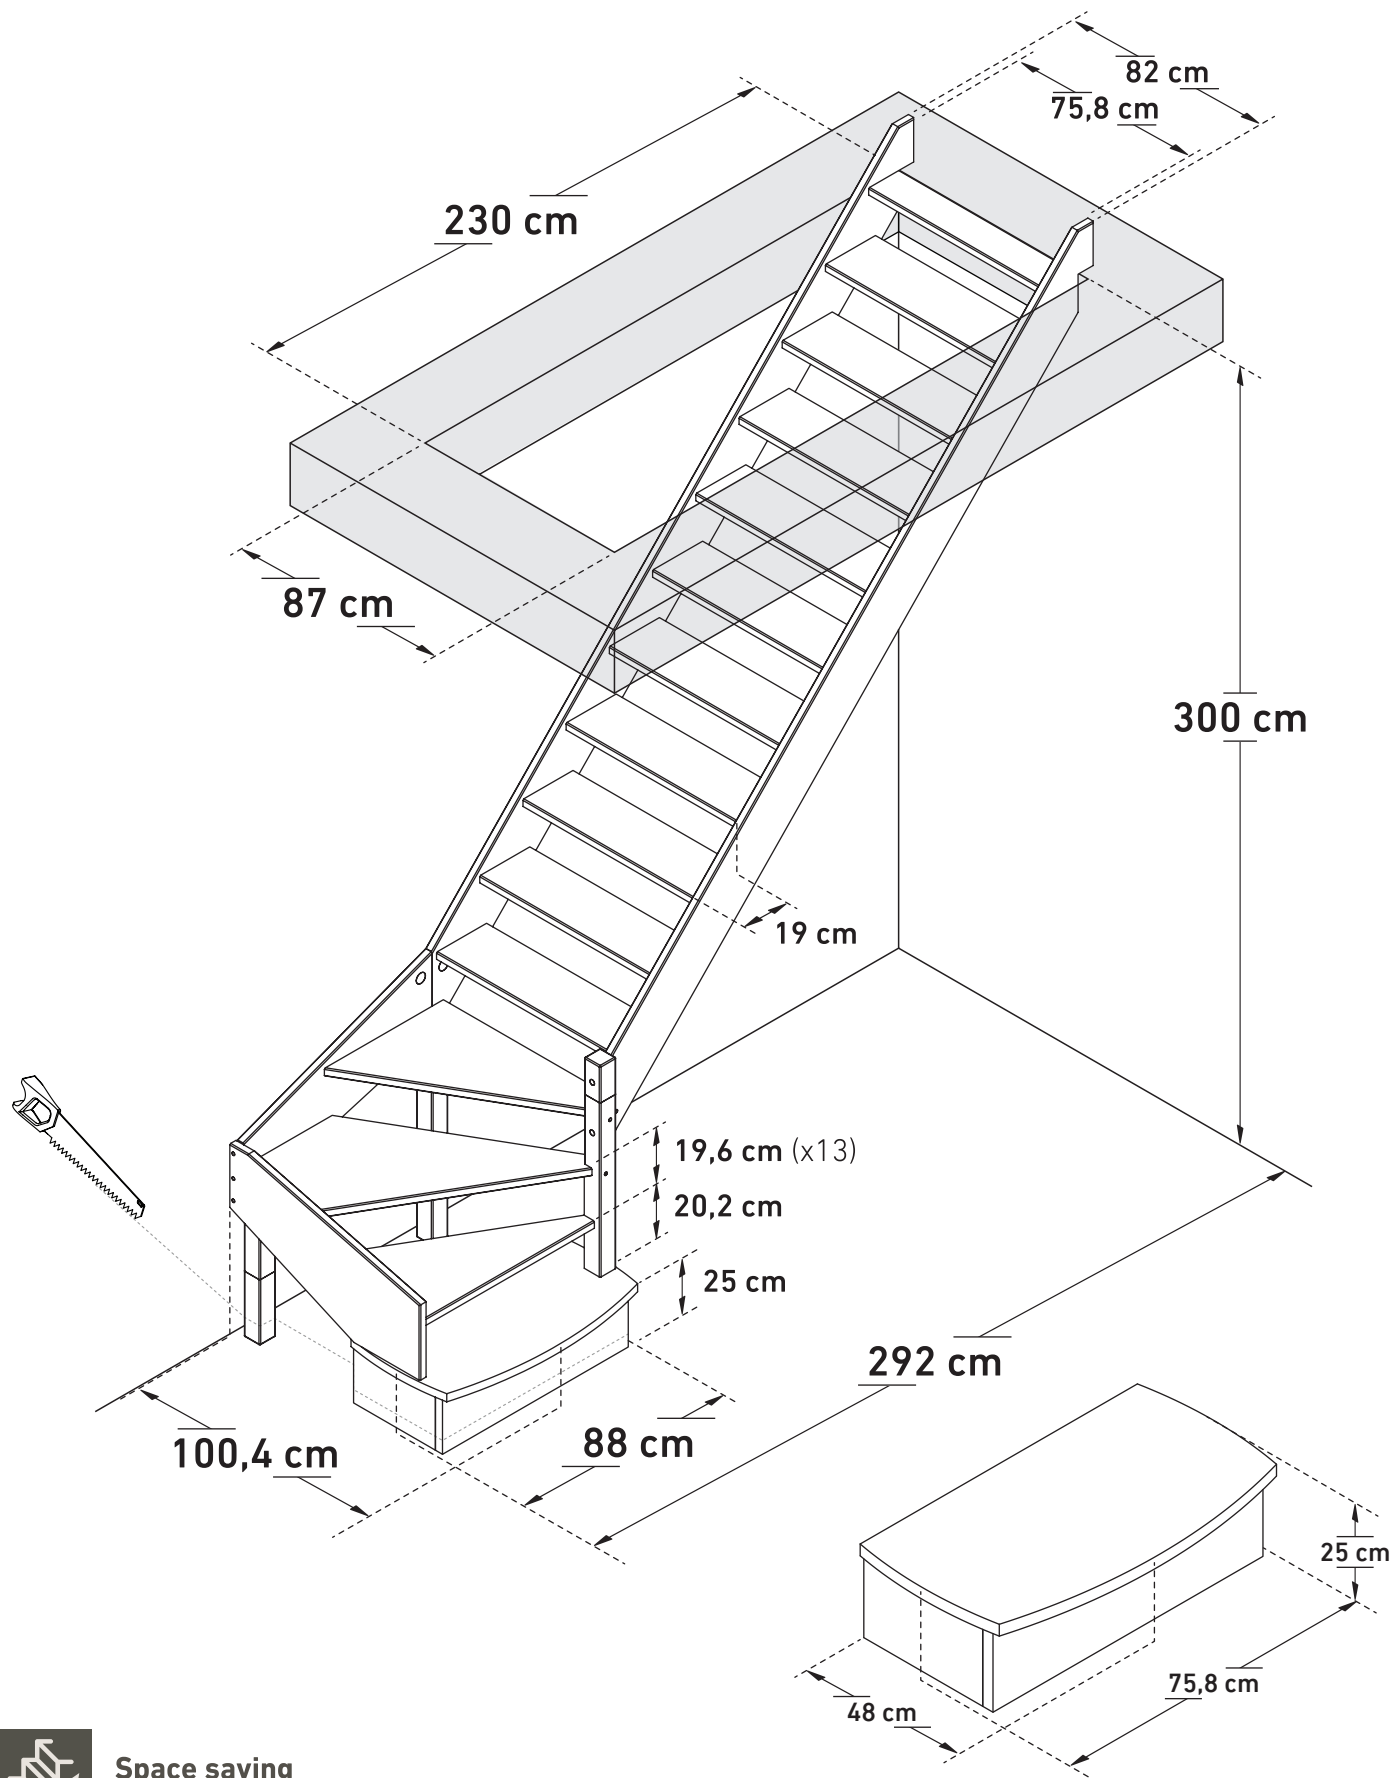

DIMENSIONS

JURA (1/4 TURN DOWN RIGHT, BULLNOSE)

SOGEM

Space saving
45,89°