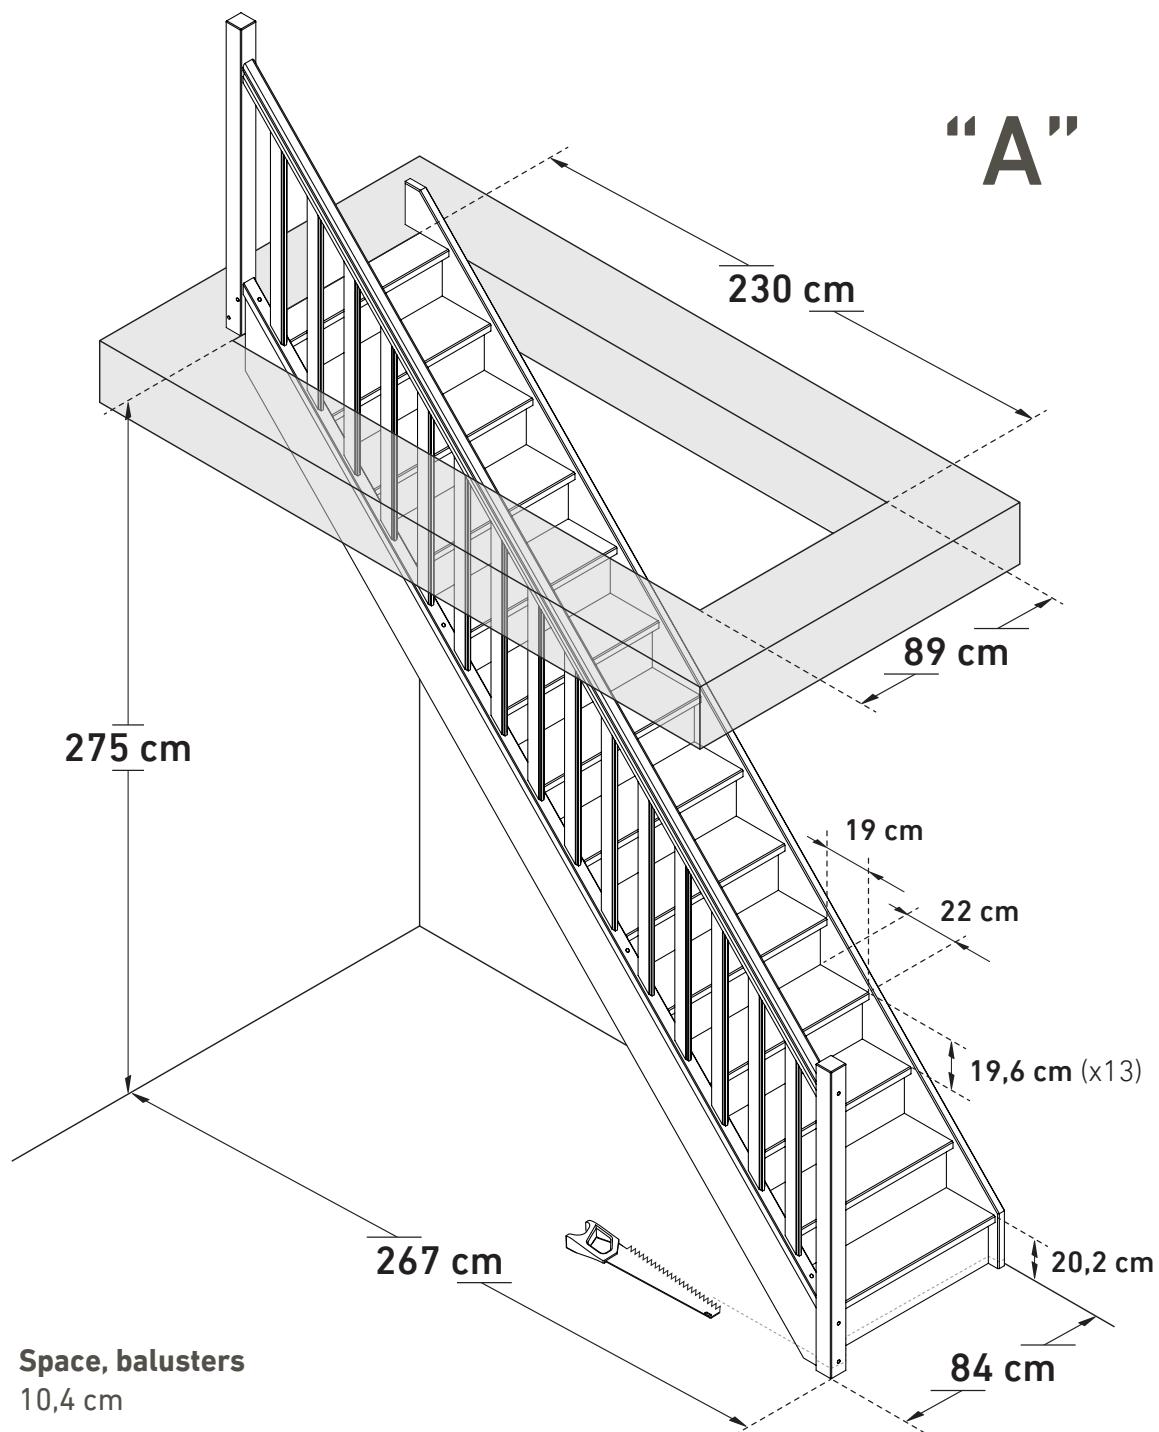

DIMENSIONS  
**SAVOIE** (STRAIGHT FLIGHT)

**High Confort**  
45,89°

**Wall handrail**  
380 cm

DIMENSIONS  
**SAVOIE** (STRAIGHT FLIGHT, BANISTER)

Space, balusters  
 10,4 cm