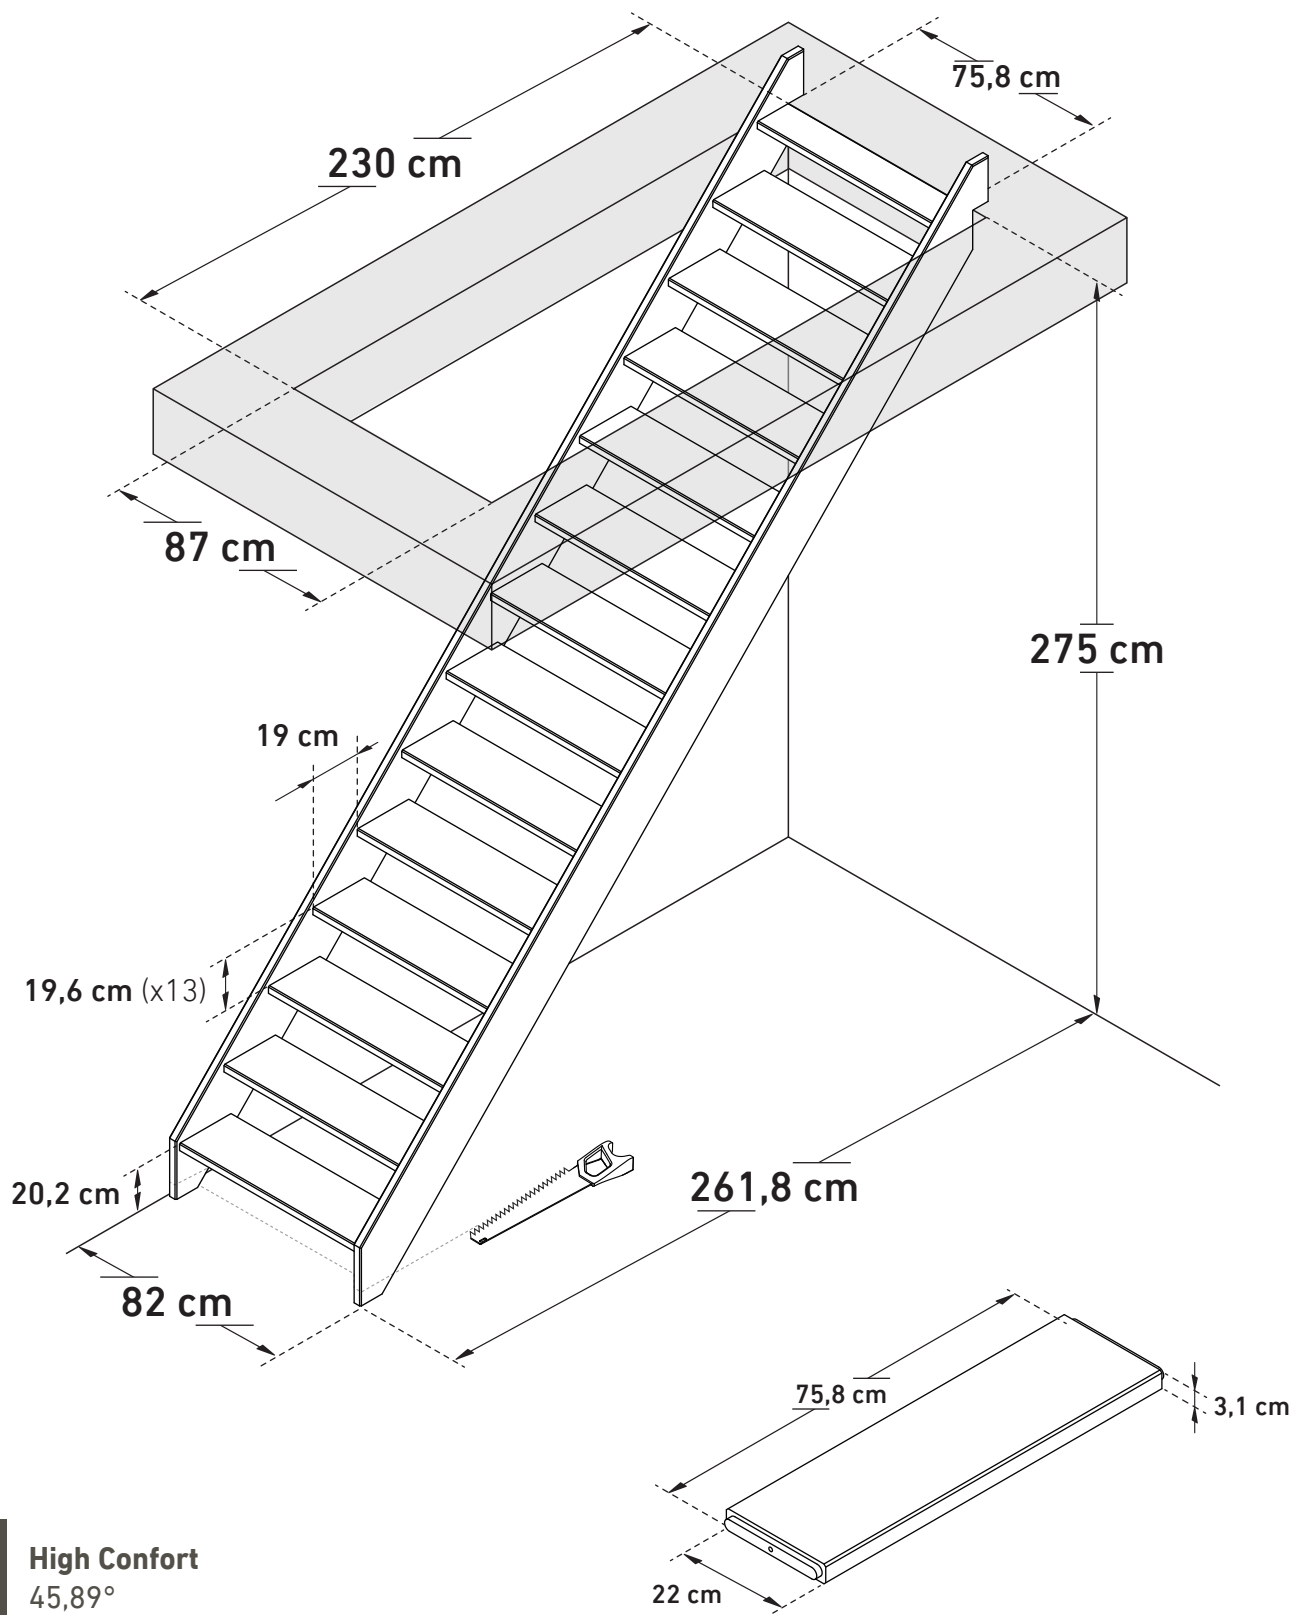

DIMENSIONS  
**SAVOIE** (STRAIGHT FLIGHT)

**High Confort**  
45,89°

**Wall handrail**  
380 cm

DIMENSIONS  
**SAVOIE** (STRAIGHT FLIGHT, BANISTER)

Space, balusters  
 10,4 cm